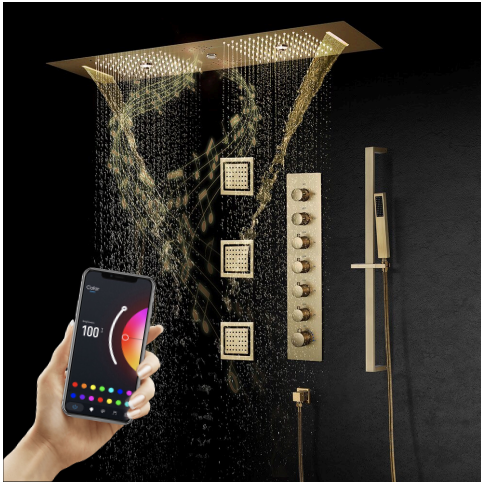

BRUSHED GOLD PHONE CONTROLLED THERMOSTATIC LED RECESSED CEILING MOUNT RAINFALL WATER COLUMN MIST SHOWER SYSTEM WITH HAND SHOWER AND 3 JETTED BODY SPRAYS SPECIFICATIONS

- Shower Panel /Hose Material: 304 Stainless Steel
- Shower Head Size: 900*300 mm
- Showerheads Install: Embedded Ceiling Mounted
- Concealed Mixer Install: Wall-Mounted
- LED Shower Head Functions: Rainfall, Waterfall, Mist, Water Column
- Water Pressure: 0.3 MPA
- Water Flow: 16L/min~28L/min
- Shower Accessories Material: Brass
- LED Light: Need to Connect Power
- LED Light Color: 64 Color
- Shower Hose Length: 1.5M
- AC: 100-265V 50/60Hz
- Music: Need Bluetooth

Product shown is only for installation display purpose

Color software App install instruction
download name: Smart Life

All dimensions and specifications are nominal and may vary. Use actual products for accuracy in critical situations.

Shower Mixer

Product shown is only for installation display purpose

Hand Shower

Shower Mixer Connections

Unit: mm

Body Jet

FEATURES

- Material: Brass
- Base Plate Height: 5-1/8"
- Base Plate Width: 5-1/8"
- Jet Surface Area: 3-1/8"
- Surface Depth: 1/4"
- Adjustment Angle: 5°
- Male NPT Connection: 1/2"
- Maximum Flow Rate: 2.5 GPM (9.5L/min) max @ 80 psi