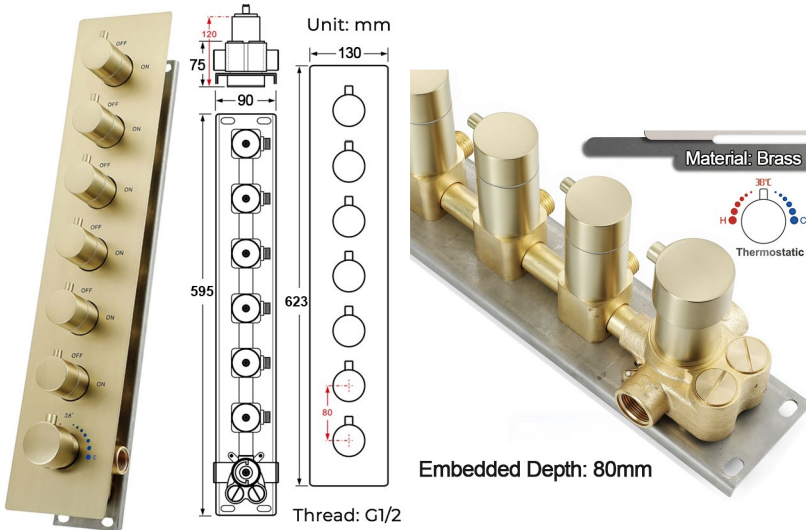

BRUSHED GOLD PHONE CONTROLLED THERMOSTATIC LED RECESSED CEILING MOUNT RAINFALL WATER COLUMN MIST SHOWER SYSTEM WITH HAND SHOWER AND 3 JETTED BODY SPRAYS SPECIFICATIONS

- Shower Panel /Hose Material: 304 Stainless Steel
- Shower Head Size: 900*300 mm
- Showerheads Install: Embedded Ceiling Mounted
- Concealed Mixer Install: Wall-Mounted
- LED Shower Head Functions: Rainfall, Waterfall, Mist, Water Column
- Water Pressure: 0.3 MPA
- Water Flow: 16L/min~28L/min
- Shower Accessories Material: Brass
- LED Light: Need to Connect Power
- LED Light Color: 64 Color
- Shower Hose Length: 1.5M
- AC: 100-265V 50/60Hz
- Music: Need Bluetooth

Product shown is only for installation display purpose

Color software App install instruction
download name: Smart Life

All dimensions and specifications are nominal and may vary. Use actual products for accuracy in critical situations.

Shower Mixer

Product shown is only for installation display purpose

Hand Shower

Shower Mixer Connections

Unit: mm

Body Jet

FEATURES

- Material: Brass
- Base Plate Height: 5-1/8"
- Base Plate Width: 5-1/8"
- Jet Surface Area: 3-1/8"
- Surface Depth: 1/4"
- Adjustment Angle: 5°
- Male NPT Connection: 1/2"
- Maximum Flow Rate: 2.5 GPM (9.5L/min) max @ 80 psi