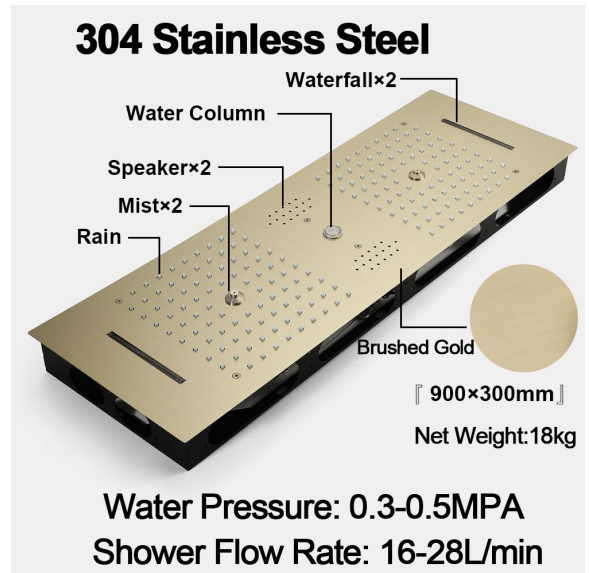

BRUSHED GOLD PHONE CONTROLLED THERMOSTATIC LED RECESSED CEILING MOUNT RAINFALL WATER COLUMN MIST SHOWER SYSTEM WITH HAND SHOWER AND 3 JETTED BODY SPRAYS SPECIFICATIONS

- Shower Panel /Hose Material: 304 Stainless Steel
- Shower Head Size: 900*300 mm
- Showerheads Install: Embedded Ceiling Mounted
- Concealed Mixer Install: Wall-Mounted
- LED Shower Head Functions: Rainfall, Waterfall, Mist, Water Column
- Water Pressure: 0.3 MPA
- Water Flow: 16L/min~28L/min
- Shower Accessories Material: Brass
- LED Light: Need to Connect Power
- LED Light Color: 64 Color
- Shower Hose Length: 1.5M
- AC: 100-265V 50/60Hz
- Music: Need Bluetooth

Product shown is only for installation display purpose

Color software App install instruction
download name: Smart Life

All dimensions and specifications are nominal and may vary. Use actual products for accuracy in critical situations.

Shower Mixer

Product shown is only for installation display purpose

Hand Shower

Shower Mixer Connections

Unit: mm

Body Jet

FEATURES

- Material: Brass
- Base Plate Height: 5-1/8"
- Base Plate Width: 5-1/8"
- Jet Surface Area: 3-1/8"
- Surface Depth: 1/4"
- Adjustment Angle: 5°
- Male NPT Connection: 1/2"
- Maximum Flow Rate: 2.5 GPM (9.5L/min) max @ 80 psi