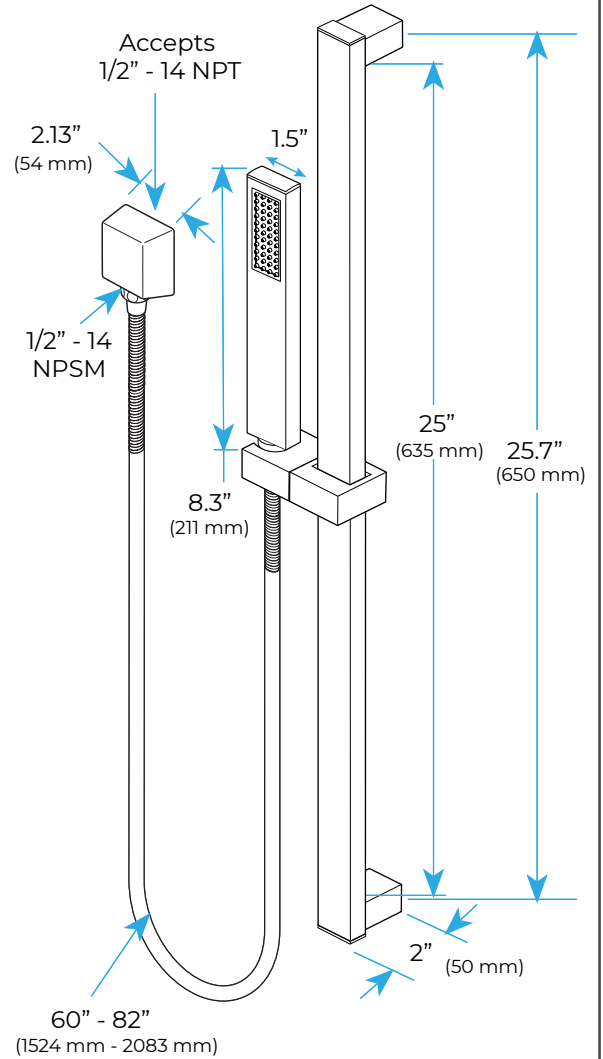

BRUSHED GOLD PHONE CONTROLLED THERMOSTATIC LED RECESSED CEILING MOUNT RAINFALL WATER COLUMN MIST SHOWER SYSTEM WITH HAND SHOWER AND 3 JETTED BODY SPRAYS SPECIFICATIONS

- Shower Panel /Hose Material: 304 Stainless Steel
- Shower Head Size: 900*300 mm
- Showerheads Install: Embedded Ceiling Mounted
- Concealed Mixer Install: Wall-Mounted
- LED Shower Head Functions: Rainfall, Waterfall, Mist, Water Column
- Water Pressure: 0.3 MPA
- Water Flow: 16L/min~28L/min
- Shower Accessories Material: Brass
- LED Light: Need to Connect Power
- LED Light Color: 64 Color
- Shower Hose Length: 1.5M
- AC: 100-265V 50/60Hz
- Music: Need Bluetooth

Product shown is only for installation display purpose

Color software App install instruction
download name: Smart Life

All dimensions and specifications are nominal and may vary. Use actual products for accuracy in critical situations.

Shower Mixer

Product shown is only for installation display purpose

Hand Shower

Shower Mixer Connections

Unit: mm

Body Jet

FEATURES

- Material: Brass
- Base Plate Height: 5-1/8"
- Base Plate Width: 5-1/8"
- Jet Surface Area: 3-1/8"
- Surface Depth: 1/4"
- Adjustment Angle: 5°
- Male NPT Connection: 1/2"
- Maximum Flow Rate: 2.5 GPM (9.5L/min) max @ 80 psi