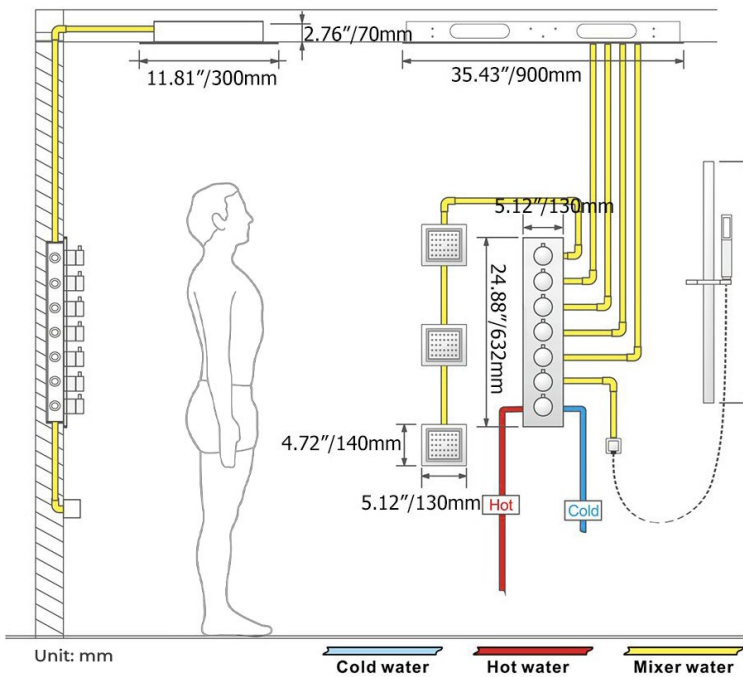

BRUSHED GOLD PHONE CONTROLLED THERMOSTATIC LED RECESSED CEILING MOUNT RAINFALL WATER COLUMN MIST SHOWER SYSTEM WITH HAND SHOWER AND 3 JETTED BODY SPRAYS SPECIFICATIONS

- Shower Panel /Hose Material: 304 Stainless Steel
- Shower Head Size: 900*300 mm
- Showerheads Install: Embedded Ceiling Mounted
- Concealed Mixer Install: Wall-Mounted
- LED Shower Head Functions: Rainfall, Waterfall, Mist, Water Column
- Water Pressure: 0.3 MPA
- Water Flow: 16L/min~28L/min
- Shower Accessories Material: Brass
- LED Light: Need to Connect Power
- LED Light Color: 64 Color
- Shower Hose Length: 1.5M
- AC: 100-265V 50/60Hz
- Music: Need Bluetooth

Product shown is only for installation display purpose

Color software App install instruction
download name: Smart Life

All dimensions and specifications are nominal and may vary. Use actual products for accuracy in critical situations.

Shower Mixer

Product shown is only for installation display purpose

Hand Shower

Shower Mixer Connections

Unit: mm

Body Jet

FEATURES

- Material: Brass
- Base Plate Height: 5-1/8"
- Base Plate Width: 5-1/8"
- Jet Surface Area: 3-1/8"
- Surface Depth: 1/4"
- Adjustment Angle: 5°
- Male NPT Connection: 1/2"
- Maximum Flow Rate: 2.5 GPM (9.5L/min) max @ 80 psi