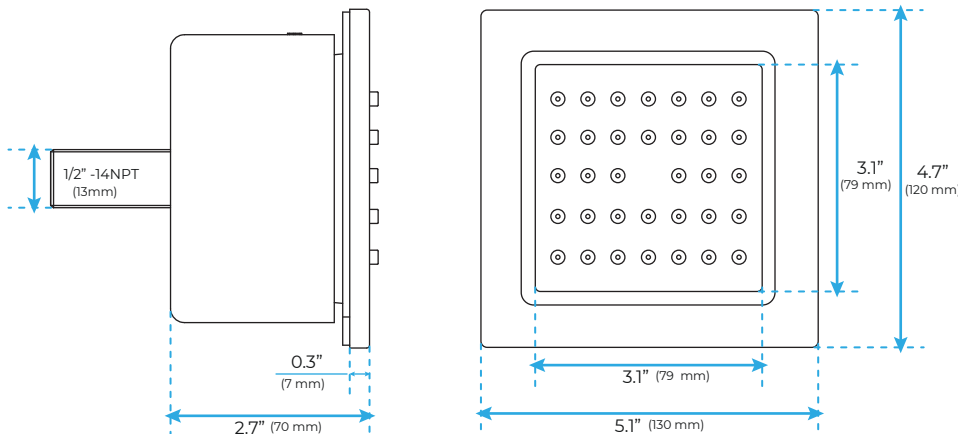

BRUSHED GOLD PHONE CONTROLLED THERMOSTATIC LED RECESSED CEILING MOUNT RAINFALL WATER COLUMN MIST SHOWER SYSTEM WITH HAND SHOWER AND 3 JETTED BODY SPRAYS SPECIFICATIONS

- Shower Panel /Hose Material: 304 Stainless Steel
- Shower Head Size: 900*300 mm
- Showerheads Install: Embedded Ceiling Mounted
- Concealed Mixer Install: Wall-Mounted
- LED Shower Head Functions: Rainfall, Waterfall, Mist, Water Column
- Water Pressure: 0.3 MPA
- Water Flow: 16L/min~28L/min
- Shower Accessories Material: Brass
- LED Light: Need to Connect Power
- LED Light Color: 64 Color
- Shower Hose Length: 1.5M
- AC: 100-265V 50/60Hz
- Music: Need Bluetooth

Product shown is only for installation display purpose

Color software App install instruction
download name: Smart Life

All dimensions and specifications are nominal and may vary. Use actual products for accuracy in critical situations.

Shower Mixer

Product shown is only for installation display purpose

Hand Shower

Shower Mixer Connections

Unit: mm

Body Jet

FEATURES

- Material: Brass
- Base Plate Height: 5-1/8"
- Base Plate Width: 5-1/8"
- Jet Surface Area: 3-1/8"
- Surface Depth: 1/4"
- Adjustment Angle: 5°
- Male NPT Connection: 1/2"
- Maximum Flow Rate: 2.5 GPM (9.5L/min) max @ 80 psi