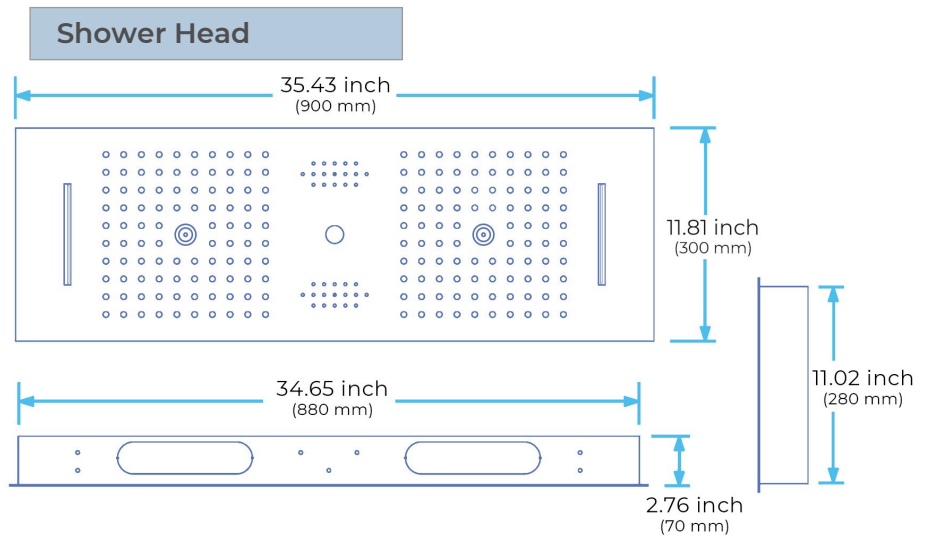

BRUSHED GOLD PHONE CONTROLLED THERMOSTATIC LED RECESSED CEILING MOUNT RAINFALL WATER COLUMN MIST SHOWER SYSTEM WITH HAND SHOWER AND 3 JETTED BODY SPRAYS SPECIFICATIONS

- Shower Panel /Hose Material: 304 Stainless Steel
- Shower Head Size: 900*300 mm
- Showerheads Install: Embedded Ceiling Mounted
- Concealed Mixer Install: Wall-Mounted
- LED Shower Head Functions: Rainfall, Waterfall, Mist, Water Column
- Water Pressure: 0.3 MPA
- Water Flow: 16L/min~28L/min
- Shower Accessories Material: Brass
- LED Light: Need to Connect Power
- LED Light Color: 64 Color
- Shower Hose Length: 1.5M
- AC: 100-265V 50/60Hz
- Music: Need Bluetooth

Product shown is only for installation display purpose

Color software App install instruction
download name: Smart Life

All dimensions and specifications are nominal and may vary. Use actual products for accuracy in critical situations.

Shower Mixer

Product shown is only for installation display purpose

Hand Shower

Shower Mixer Connections

Unit: mm

Body Jet

FEATURES

- Material: Brass
- Base Plate Height: 5-1/8"
- Base Plate Width: 5-1/8"
- Jet Surface Area: 3-1/8"
- Surface Depth: 1/4"
- Adjustment Angle: 5°
- Male NPT Connection: 1/2"
- Maximum Flow Rate: 2.5 GPM (9.5L/min) max @ 80 psi